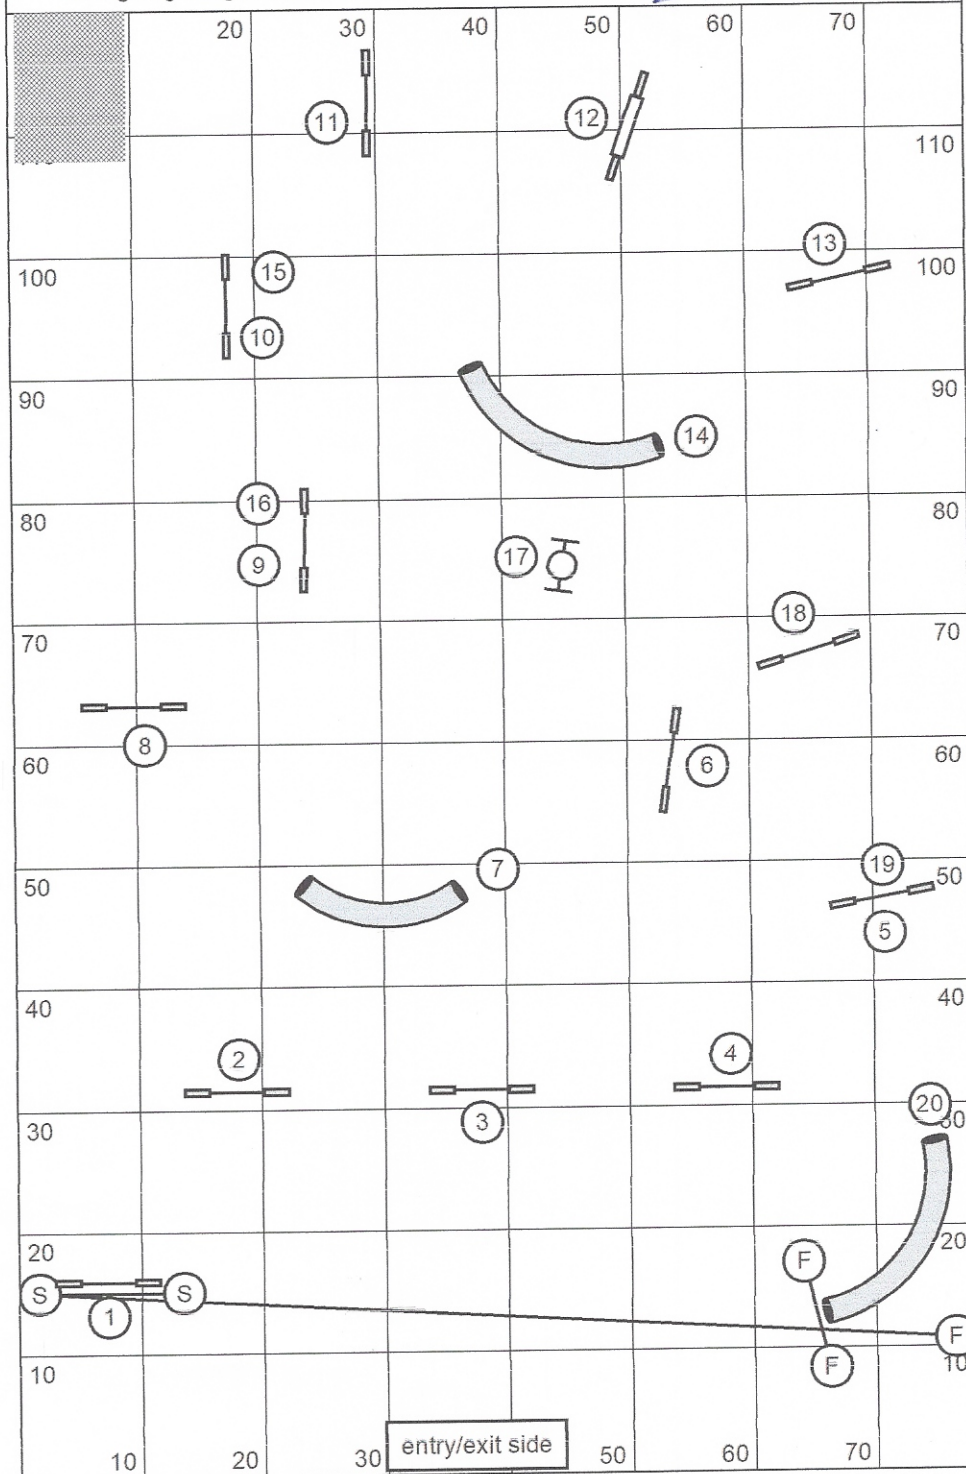

REGIONAL CHAMPIONSHIPS - JUMPERS

Designing Judge: Christina Sanders

Judged by: *A. Hummer*

(Estimated 20": 155 - 160 yds)

Open YPS: 3.9 - 4.3   Medium YPS: 3.5 - 3.9

Actual: 480' / 3 = 160 yds

Open Reg/Spec (4.10 yps) = 39 s
24"/20"R & 20"/16"S

Open Vet (Open + 20%) = 47 s
20"/16" SDV & 16"/12" DDV

Medium Reg/Spec (3.70 yps) = 43 s
16"/12"R & 12"/8"S

Medium Vet (Med + 20%) = 52 s
12"/8" SDV & 8"/4" DDV

Mini Reg/Spec (3.70 yps + 5s) = 48 s
8"R & 4"S

Mini Vet (Mini + 20%) = 58 s
4" SDV