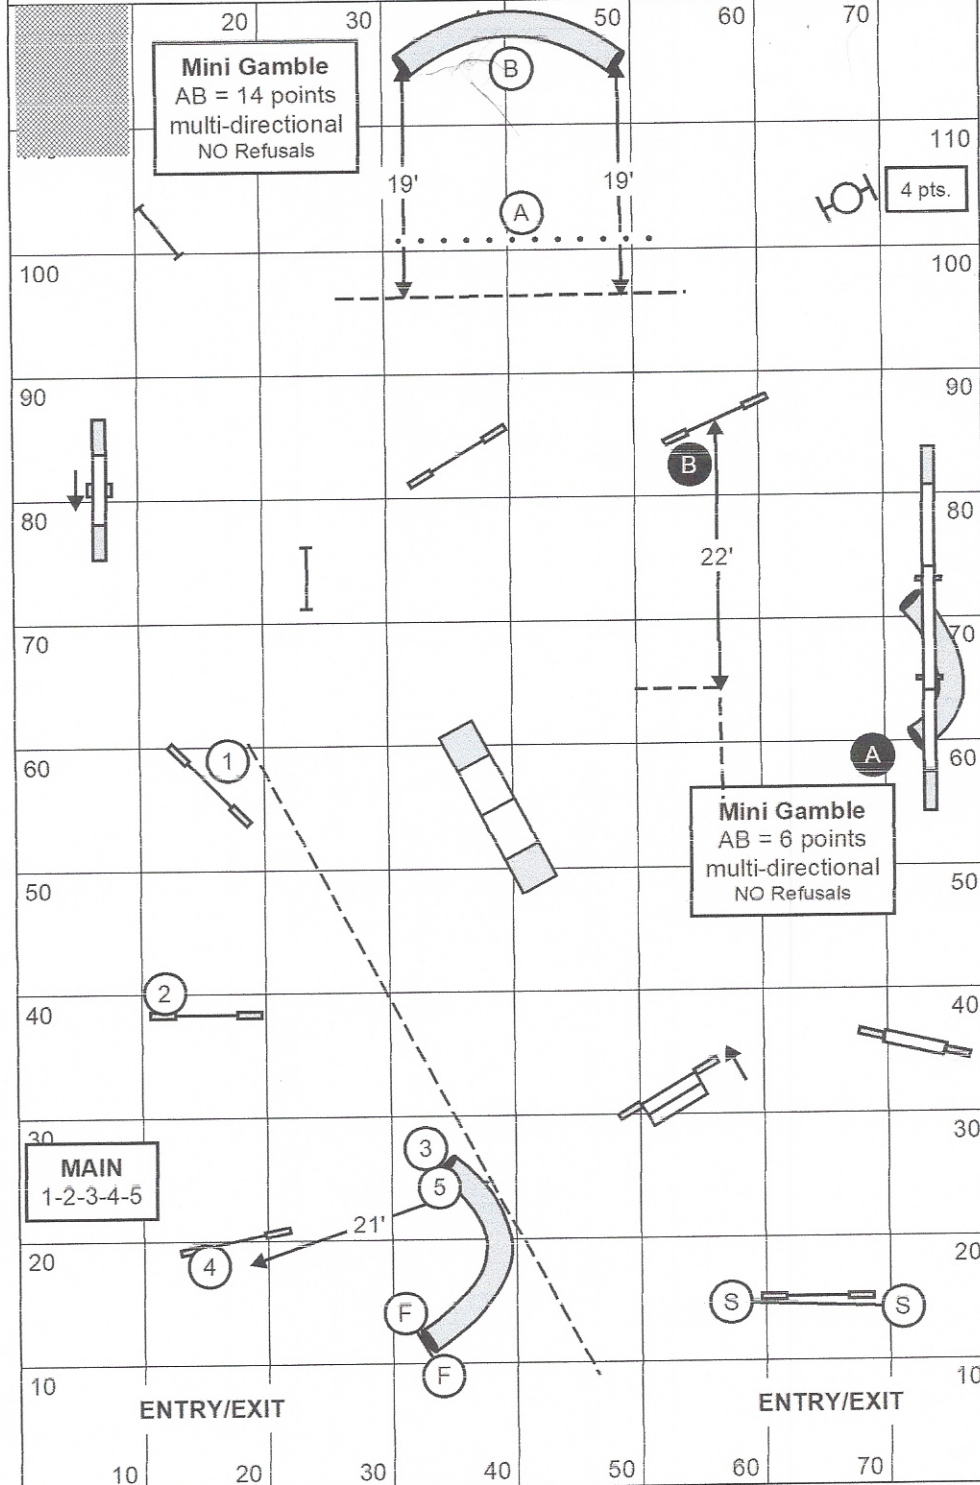

REGIONAL CHAMPIONSHIPS - GAMBLERS

Designing Judge: Mary Zacharatos

Judged by: *Plummer*

OPENING SCT: 40 sec

Open Reg/Spec GT : 19 s
24"/20"R & 20"/16"S

Open Vet GT (Open + 20%): 23 s
20"/16" SDV & 16"/12" DDV

Medium Reg/Spec GT (Open + 10%): 21 s
16"/12"R & 12"/8"S

Medium Vet GT (Med + 20%): 25 s
12"/8" SDV & 8"/4" DDV

Mini Reg/Spec GT (Open + 20%): 23 s
8"R & 4"S

Mini Vet GT (Mini + 20%): 28 s
4" SDV