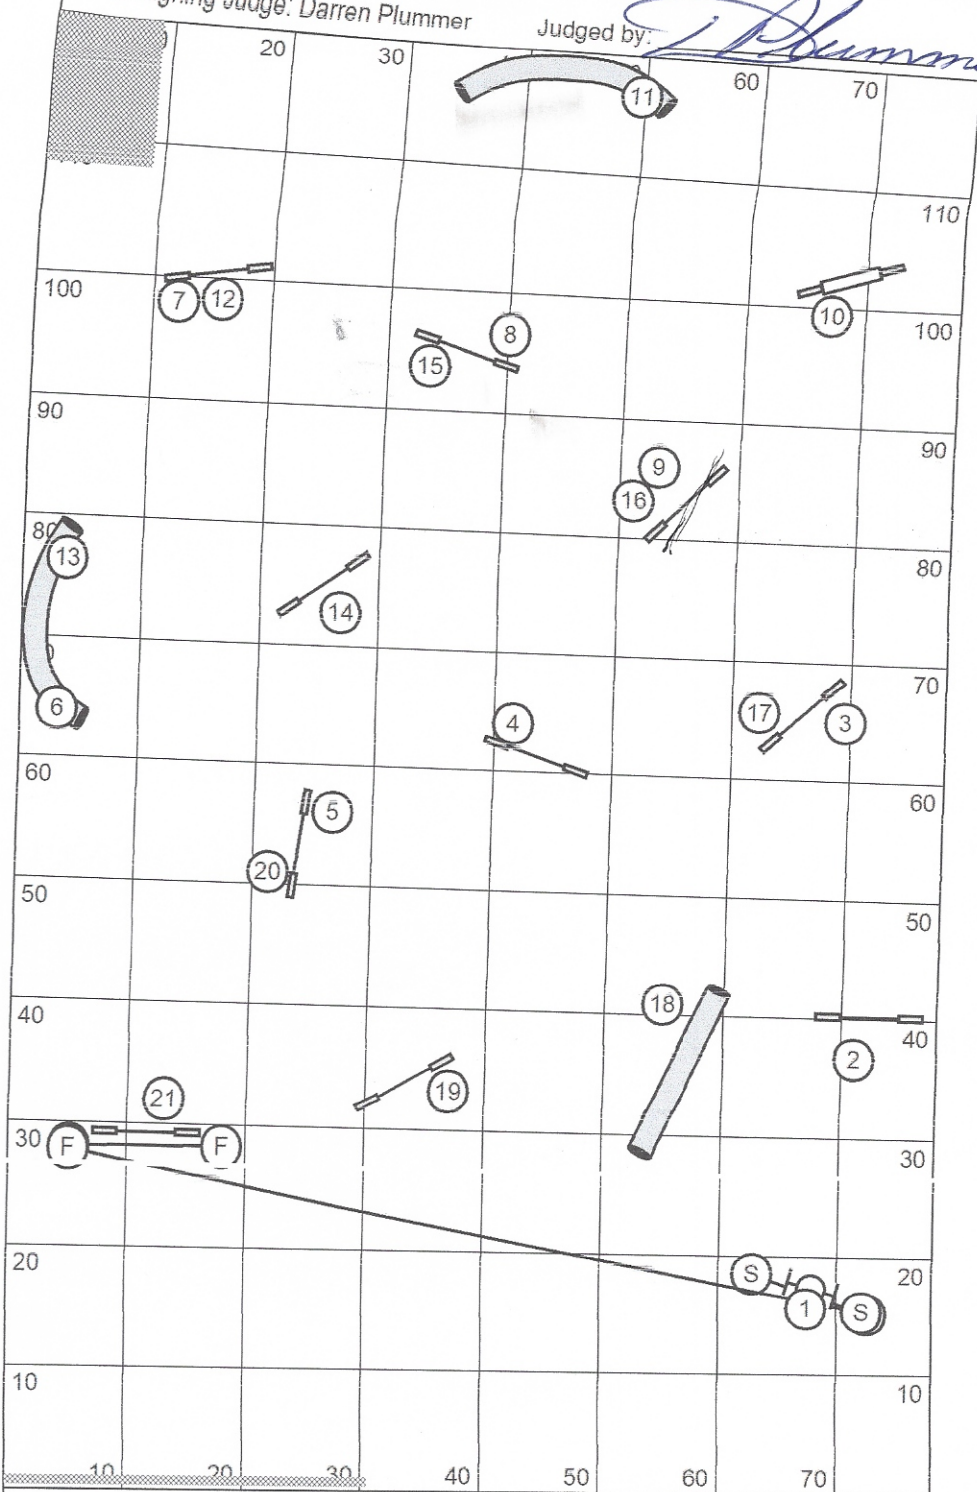

REGIONAL CHAMPIONSHIPS - JUMPERS

Designing Judge: Darren Plummer

Judged by: *Plummer*

(Estimated 20" path: 179 yards)

Open YPS: 3.9 - 4.3   Medium YPS: 3.5 - 3.9

Actual: 341 / 3 = 180 yds

Open Reg/Spec (3.90y) = 46 s
24"/20"R & 20"/16"S

Open Vet (Open + 20%) = 55 s
20"/16" SDV & 16"/12" DDV

Medium Reg/Spec (3.70y) = 49 s
16"/12"R & 12"/8"S

Medium Vet (Medium + 20%) = 59 s
12"/8" SDV & 8"/4" DDV

Mini Reg/Spec (3.70y + 5s) = 54 s
8"R & 4"S

Mini Vet (Mini + 20%) = 65 s
4" SDV