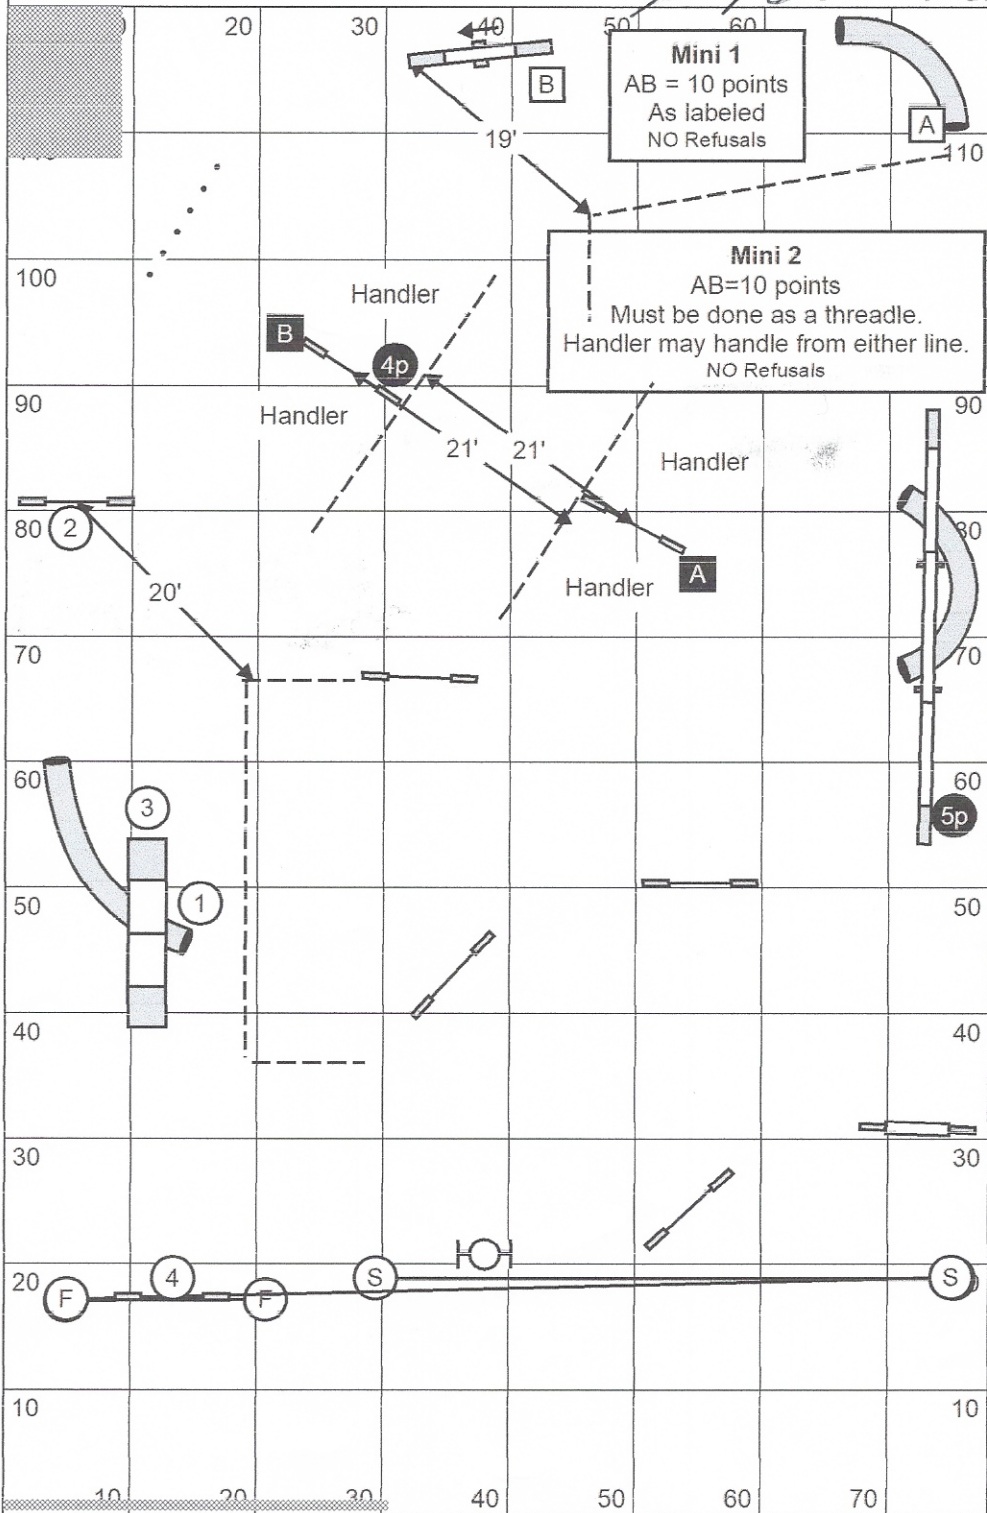

REGIONAL CHAMPIONSHIPS - GAMBLERS

Designing Judge: Darren Plummer

Judged by: *Plummer*

OPENING SCT: 40 sec

Open Reg/Spec GT : 18s
24"/20"R & 20"/16"S

Open Vet GT (Open + 20%): 22s
20"/16" SDV & 16"/12" DDV

Medium Reg/Spec GT (Open + 10%): 20s
16"/12"R & 12"/8"S

Medium Vet GT (Med + 20%): 24 s
12"/8" SDV & 8"/4" DDV

Mini Reg/Spec GT (Open + 20%): 22 s
8"R & 4"S

Mini Vet GT (Mini + 20%): 26 s
4" SDV