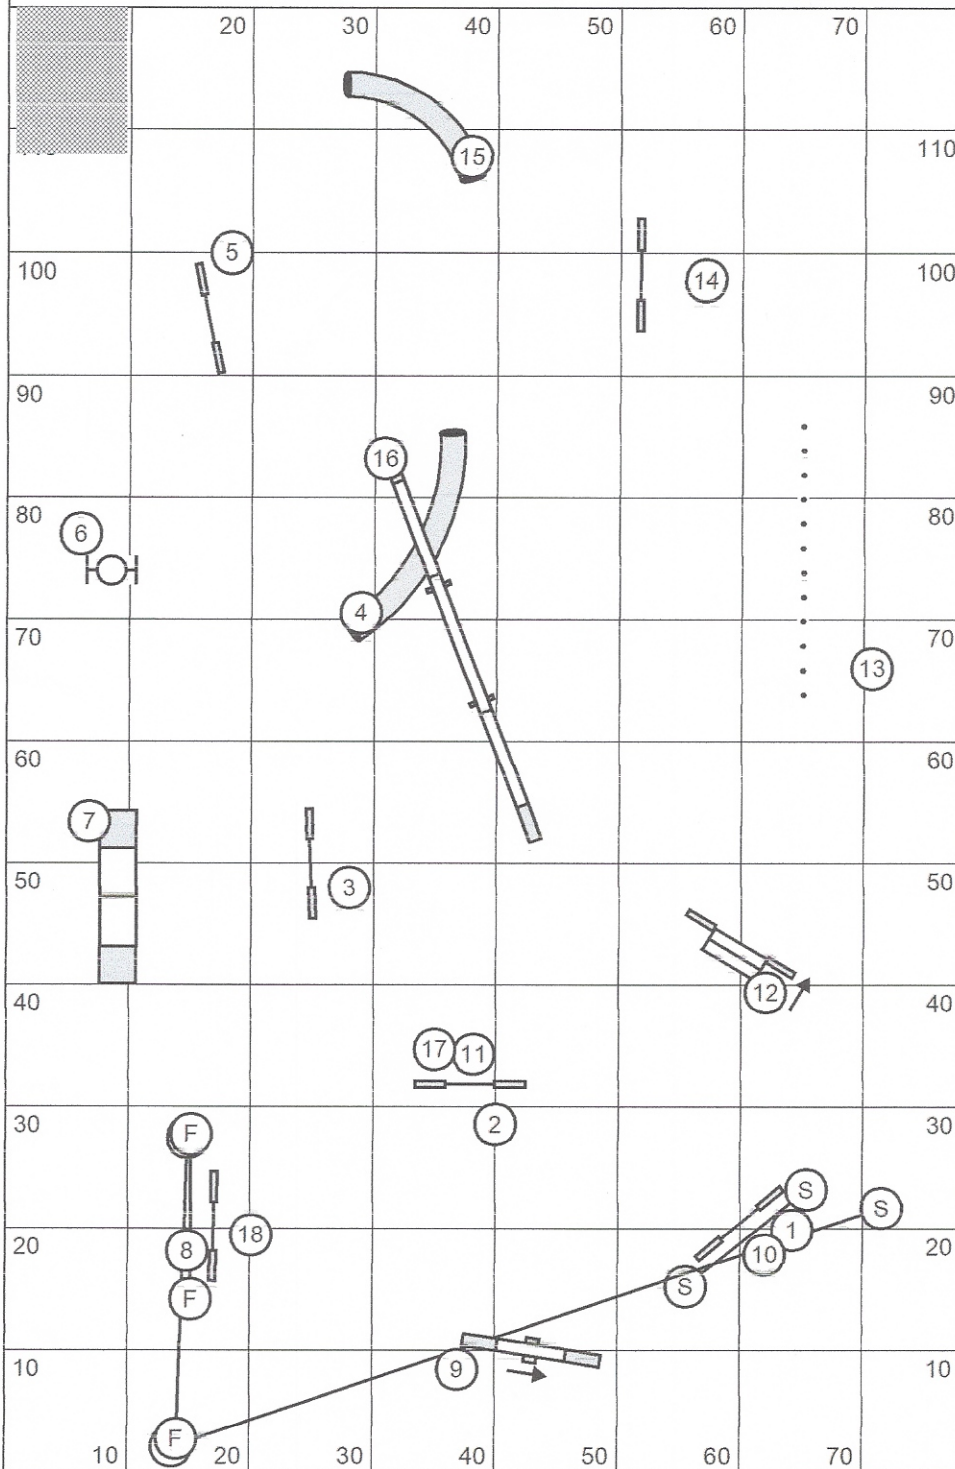

Medium Reg/Spec GT (Open + 10%): 21 s
16"/12"R & 12"/8"S

Medium Vet GT (Med + 20%): 25 s
12"/8" SDV & 8"/4" DDV

Mini Reg/Spec GT (Open + 20%): 23 s
8"R & 4"S

Mini Vet GT (Mini + 20%): 28 s
4" SDV

REGIONAL CHAMPIONSHIPS - STANDARD

Designing Judge: Glenn Tiede

Judged by: *Summer*

(Estimated 20": 170 - 180 yds)

Open: 3.0 - 3.3 yps

Medium: 2.8 - 3.0 yps

ACTUAL: (_____ ' + 36' + 18' + 12') / 3 = 185 yds

Open Reg/Spec (3.20 yps) = 58 s
24"/20"R & 20"/16"S

Open Vet (Open + 20%) = 70 s
20"/16" SDV & 16"/12" DDV

Med Reg/Spec (2.90 yps) = 64 s
16"/12"R & 12"/8"S

Med Vet (Medium + 20%) = 77 s
12"/8" SDV & 8"/4" DDV

Mini Reg/Spec (2.90 yps + 5s) = 69 s
8"R & 4"S

Open Reg/Spec (4.10 yps) = 39 s
24"/20"R & 20"/16"S

Open Vet (Open + 20%) = 47 s
20"/16" SDV & 16"/12" DDV

Medium Reg/Spec (3.70 yps) = 43 s
16"/12"R & 12"/8"S

Medium Vet (Med + 20%) = 52 s
12"/8" SDV & 8"/4" DDV