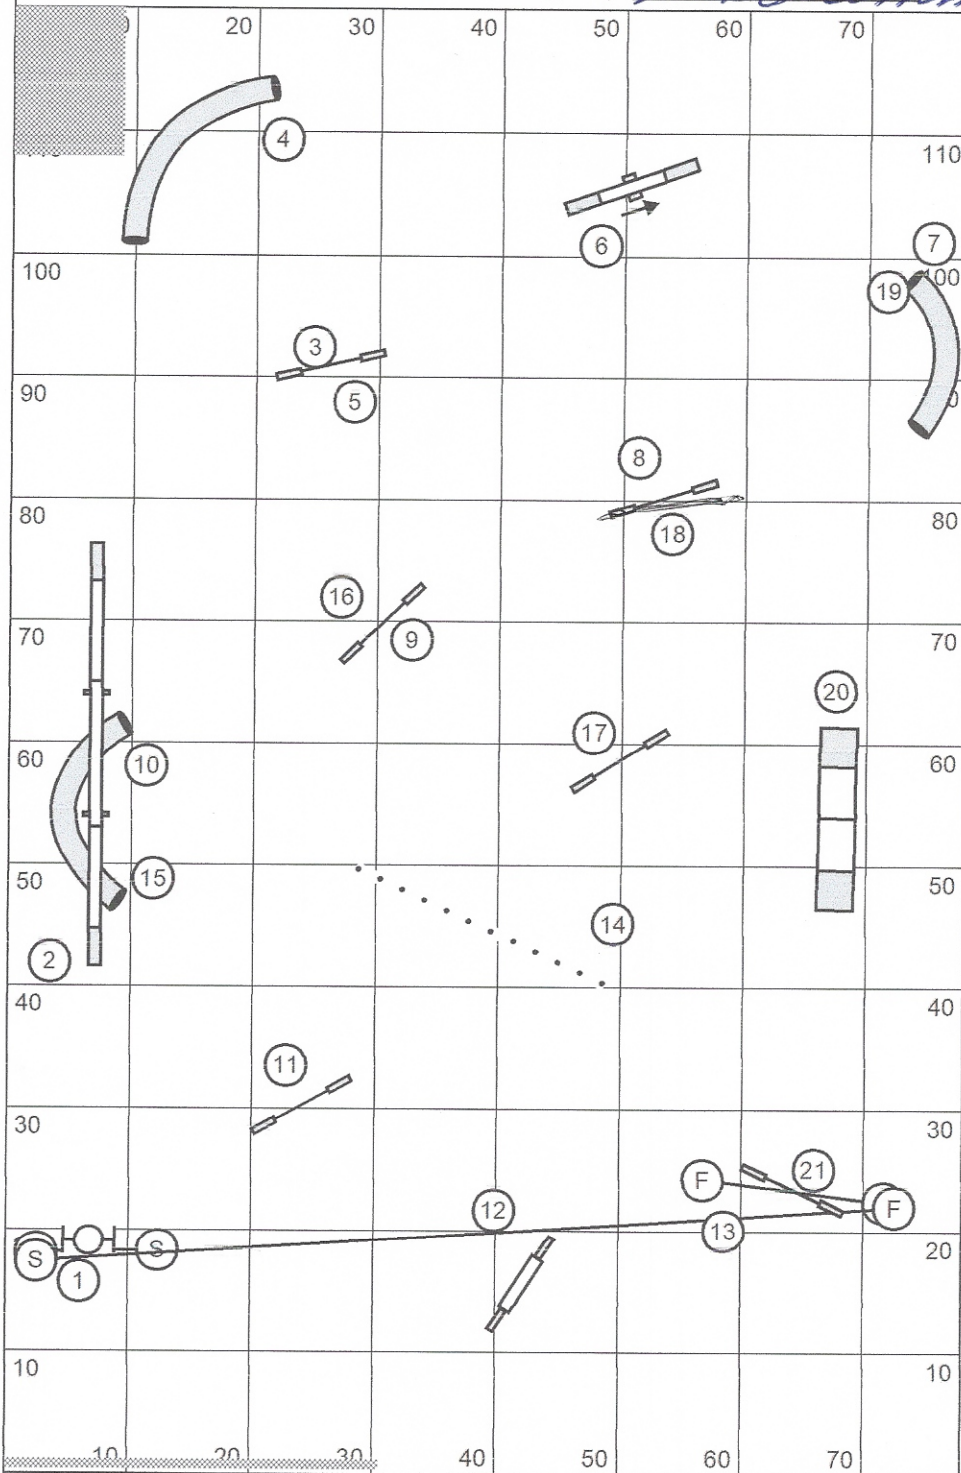

Open Vet GT (Open + 20%): 22s
20"/16" SDV & 16"/12" DDV

Medium Reg/Spec GT (Open + 10%): 20s
16"/12"R & 12"/8"S

Medium Vet GT (Med + 20%): 24 s
12"/8" SDV & 8"/4" DDV

Mini Reg/Spec GT (Open + 20%): 22 s
8"R & 4"S

Mini Vet GT (Mini + 20%): 26 s
4" SDV

REGIONAL CHAMPIONSHIPS - STANDARD

Designing Judge: Darren Plummer

Judged by:

D. Plummer

(Estimated 20" path: 218 yards

Open: 3.0 - 3.3 yps Medium: 2.8 - 3.0 yps

ACTUAL: $(501' + 36' + 18' + 12') / 3 = 222$ yds

Open Reg/Spec (3.1y) = 72 s | Open Vet/JH (Open + 20%) = 86 s
 24"/20"R & 20"/16"S 20"/16" SDV & 16"/12" DDV

Medium Reg/Spec (2.9y) = 72 s | Medium Vet/JH (Medium + 20%) = 92 s
 16"/12"R & 12"/8"S 12"/8" SDV & 8"/4" DDV

Actual: 341 / 3 = 180 yds

Open Reg/Spec (3.90y) = 46 s
24"/20"R & 20"/16"S

Open Vet (Open + 20%) = 55 s
20"/16" SDV & 16"/12" DDV

Medium Reg/Spec (3.70y) = 49 s
16"/12"R & 12"/8"S

Medium Vet (Medium + 20%) = 59 s
12"/8" SDV & 8"/4" DDV